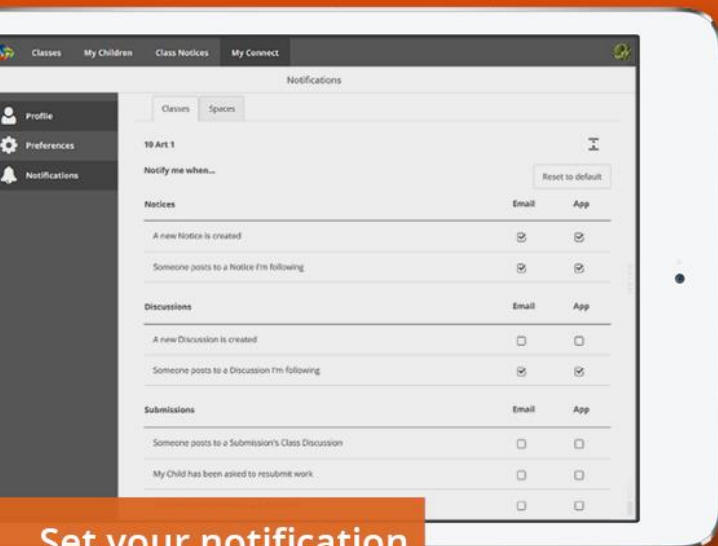

6216 1900

EastBeechboro.PS@education.wa.edu.au

If you can't remember your login details please contact your school

Take a tour

The convenience of Connect in the palm of your hand

CONNECT NOW

A free mobile app that displays all the latest activity from your children's classes.

- read notices, view class photos and discussions
- post a comment directly from your mobile device
- access attachments

Set your notification preferences

Post a comment

View class photos

View notices and discussions